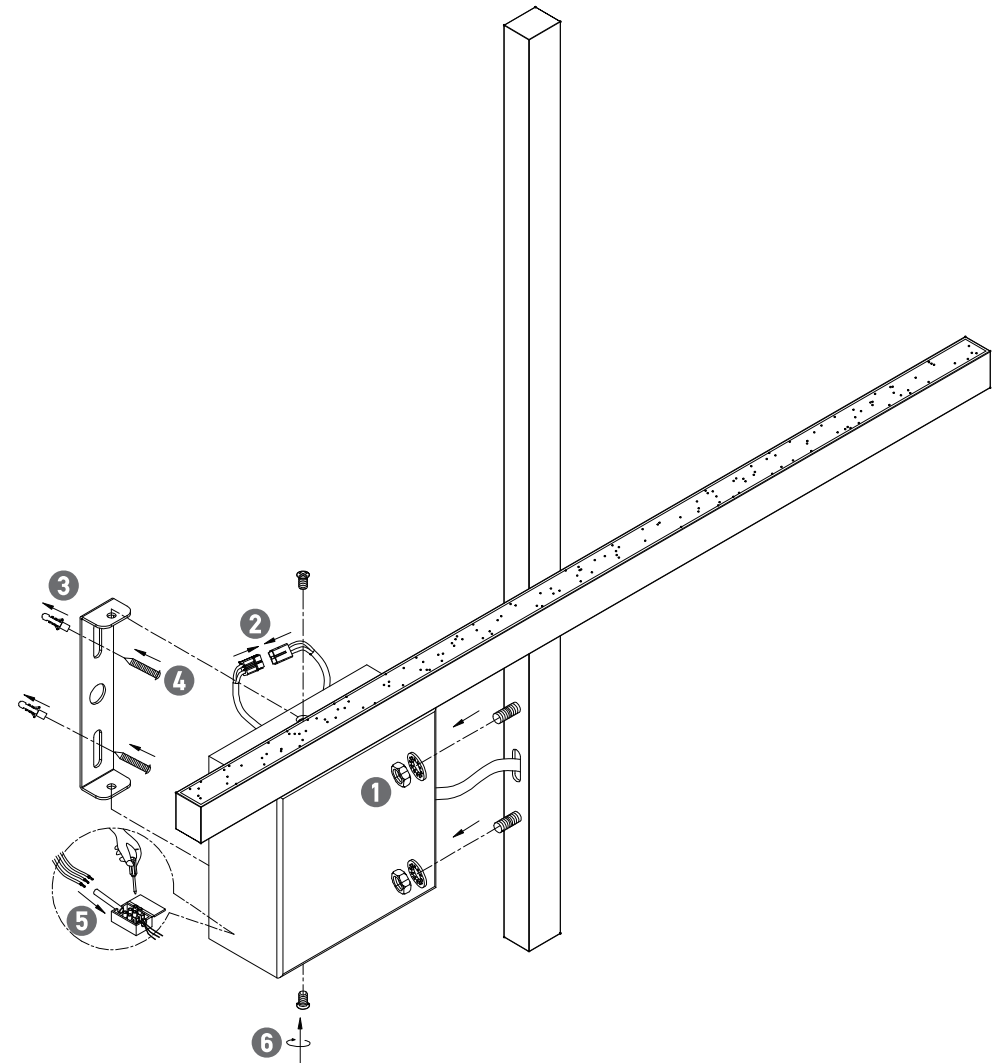

INDOOR WALL LIGHT

23104

Please read instructions before commencing installation and retain for future reference.

SPECIFICATIONS

- **Material:** Aluminium | Silicon
- **Light Source:** LED | 13W | 3000K | 777Lm | CRI 80
- **Ingress Protection:** IP20 Protection against entry of solid objects greater than 12mm in diameter.

Connecting the Terminal Block

Connect main supply (**brown - Live, blue - Neutral**) into terminal block making sure all connections are tight.

WARNING

Make sure that the products are installed properly before connecting to electricity.
Do not cover the luminaire.
Do not exceed the maximum wattage rating of the lamp.
If the light source is contained in this luminaire (integrated LED), it shall only be replaced by the manufacturer, his service agent, or a similarly qualified person.