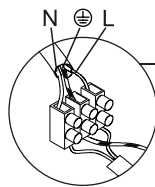

INDOOR WALL LIGHT

23104

Please read instructions before commencing installation and retain for future reference.

SPECIFICATIONS

- **Material:** Aluminium | Silicon
- **Light Source:** LED | 13W | 3000K | 777Lm | CRI 80
- **Ingress Protection:** IP20 Protection against entry of solid objects greater than 12mm in diameter.

INSTALLATION INSTRUCTIONS

Electrical products can cause death, injury, or property damage. Maintenance and installation should only be carried out by a professional electrician.

- Ensure the main supply is switched off before connecting to electricity.

Connecting the Terminal Block

Connect main supply (**brown - Live, blue - Neutral**) into terminal block making sure all connections are tight.

WARNING

Make sure that the products are installed properly before connecting to electricity.
Do not cover the luminaire.
Do not exceed the maximum wattage rating of the lamp.
If the light source is contained in this luminaire (integrated LED), it shall only be replaced by the manufacturer, his service agent, or a similarly qualified person.